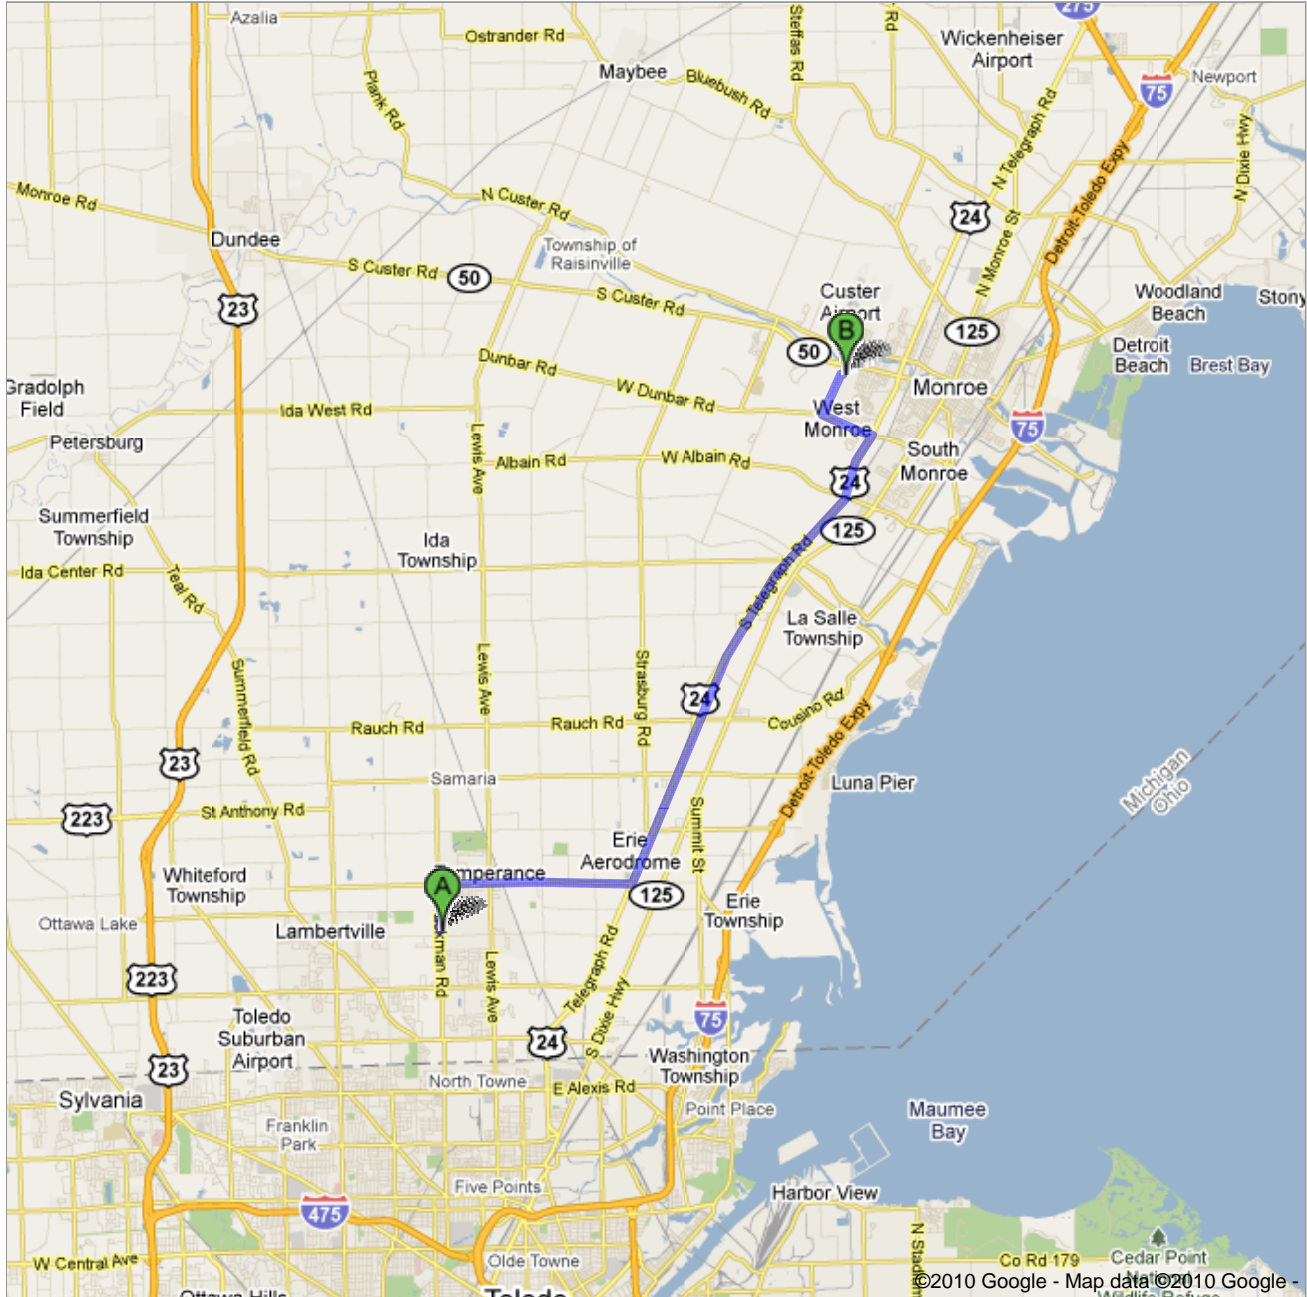

Directions to Monroe High School

901 Herr Road, Monroe, MI 48161-9744 - (734) 265-3400
16.3 mi – about 25 mins

Save trees. Go green!
Download Google Maps on your phone at google.com/gmm

Bedford Senior High School
8285 Jackman Rd, Temperance, MI 48182-9497 - (734) 850-6100

1. Head **north** on **Jackman Rd** toward **Heather** go 0.9 mi
About 2 mins total 0.9 mi

2. Take the 1st **right** onto **W Temperance Rd** go 3.7 mi
About 7 mins total 4.6 mi

3. Turn **left** at **US-24 N/Telegraph Rd** go 9.8 mi
About 12 mins total 14.4 mi

4. Turn **left** at **W Dunbar Rd** go 1.0 mi
About 3 mins total 15.4 mi

5. Take the 3rd **right** onto **Herr Rd** go 0.9 mi
About 2 mins total 16.3 mi

6. Turn **right** go 344 ft
total 16.3 mi

Monroe High School
901 Herr Road, Monroe, MI 48161-9744 - (734) 265-3400

These directions are for planning purposes only. You may find that construction projects, traffic, weather, or other events may cause conditions to differ from the map results, and you should plan your route accordingly. You must obey all signs or notices regarding your route.